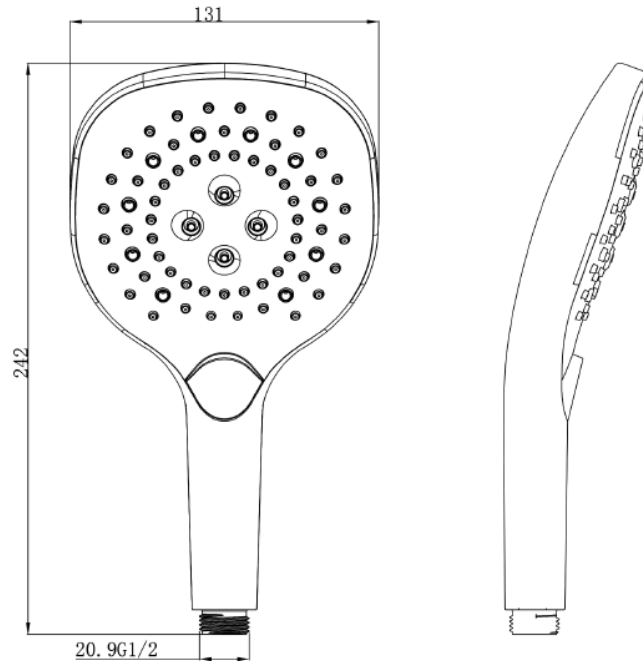

R-HSW291

Square Hand Shower, 3 Function

PRODUCT SPECIFICATIONS

- Dimension : 131(L) x 242(H) (mm)
- Material : ABS
- Finishing : Chrome

TECHNICAL DRAWING

Copyright © RIGEL TECHNOLOGY (S) PTE LTD. All rights reserved. Terms of Use.